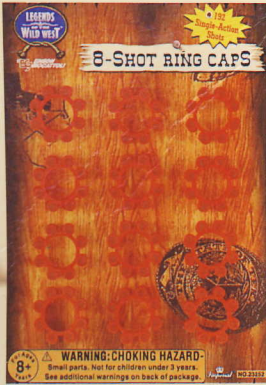

8-Shot Ring Caps (Sold Separately)

Conceal your identity while you track down Wild West bandits and bring 'em to justice!