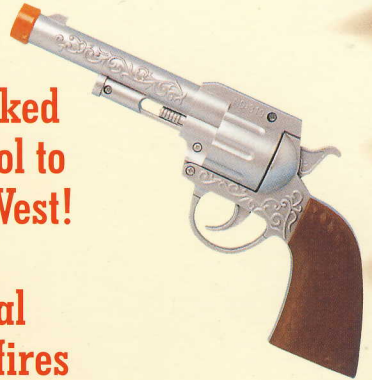

Replica Series Cap Gun Sets

Put the action and drama of the Wild West right in your hands!

Load n' lock Masked Marshal Cap Pistol to take on the Wild West!

Masked Marshal replica cap pistol fires 8-Shot Ring Caps for rounds of western excitement!