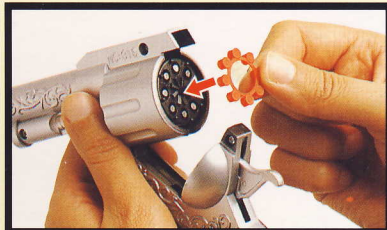

TO LOAD: Pull release pin located below gun barrel. Gun will open, snap ring cap onto cylinder. Return chamber to locked position.

GUN SAFETY

- *ALL GUNS CAN BE DANGEROUS IF NOT HANDLED WITH CARE.
- *NEVER POINT A GUN AT ANYONE
- *NEVER FIRE AT ANYTHING BUT A TARGET
- *NEVER FIRE CAP GUNS INDOORS
- *NOT SUITABLE FOR CHILDREN UNDER 8 YEARS OLD.
- *DO NOT FIRE AT POINT BLANK RANGE
- *DO NOT AIM AT EYES OR FACE.

(RING CAP) SAFETY INSTRUCTIONS

1. **WARNING:**
2. CAPS AND TOY GUNS MAY BE HAZARDOUS IF MISUSED. THESE SHOULD ONLY BE USED UNDER ADULT SUPERVISION.
   - DO NOT FIRE INDOORS.
   - DO NOT FIRE NEAR EYES, EARS OR BODY.
   - DO NOT CARRY CAPS LOOSE IN A POCKET.
   - EACH CAP CONTAINS LESS THAN 0.002 GRAINS OF POWDER.

**CONTAINS TOY GUN
NOT FOR SALE IN
NEW YORK**

NO.23276