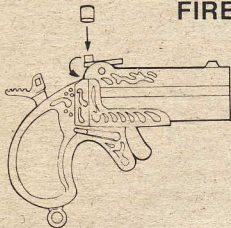

INSTRUCTIONS

FIRES SINGLE SHOT CAPS

NO. 8061 2625

WARNING: DO NOT FIRE CLOSER THAN ONE FOOT TO THE EAR & BODY. DO NOT FIRE INDOORS! CAPS SHOULD BE USED ONLY UNDER ADULT SUPERVISION. EACH CAP CONTAINS LESS THAN 0.20 GRAMS OF POWDER. DO NOT FIRE NEAR EYES OR EARS. DO NOT AIM AT EYES OR FACE. DO NOT CARRY CAPS LOOSE IN A POCKET. RECOMMENDED FOR CHILDREN OVER 8 YEARS OLD. DO NOT AIM AT EYES OR FACE.

4 1/2" X 6"
11.4 cm X 15.2 cm

Imperial TOY CORPORATION
LOS ANGELES, CALIF. 90021

Imperial TOY CANADA LTD.
MISSISSAUGA, ONTARIO L5N 3K3.

DISTRIBUTED IN GREAT BRITAIN BY:
TITAN TOYS INT. LTD. HEMEL HEMPSTEAD HP3 9RW.
KEEP THIS ADDRESS FOR REFERENCE.
NOT SUITABLE FOR CHILDREN UNDER 3 YEARS OLD
DUE TO SMALL PARTS.