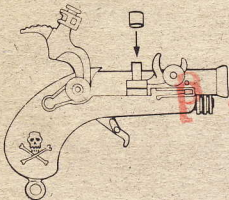

INSTRUCTIONS

FIRES SINGLE SHOT CAPS

NO. 8061 2625

WARNING: DO NOT FIRE CLOSER THAN ONE FOOT TO THE EAR & BODY. DO NOT FIRE INDOORS! CAPS SHOULD BE USED ONLY UNDER ADULT SUPERVISION. EACH CAP CONTAINS LESS THAN 0.20 GRAMS OF POWDER. DO NOT FIRE NEAR EYES OR EARS. DO NOT AIM AT EYES OR FACE. DO NOT CARRY CAPS LOOSE IN A POCKET. RECOMMENDED FOR CHILDREN OVER 8 YEARS OLD. DO NOT AIM AT EYES OR FACE.

4 1/2" X 6"
11.4 cm X 15.2 cm

Imperial TOY CORPORATION
LOS ANGELES, CALIF. 90021

Imperial TOY CANADA LTD.
MISSISSAUGA, ONTARIO L5N 3K3.

DISTRIBUTED IN GREAT BRITAIN BY:
TITAN TOYS INT. LTD. HEMEL HEMPSTEAD HP3 9RW.
KEEP THIS ADDRESS FOR REFERENCE.
NOT SUITABLE FOR CHILDREN UNDER 3 YEARS OLD
DUE TO SMALL PARTS.