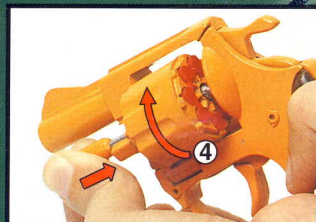

4. Return chamber to locked position.

CONTAINS TOY GUN
NOT FOR SALE IN
NEW YORK

GUN SAFETY

IMPERIAL TOY LLC.

LOS ANGELES, CALIF. 90021
DISTRIBUTED IN GREAT BRITAIN BY:

Mookie® MK45 5BX
www.mookie.co.uk
KEEP THIS ADDRESS FOR REFERENCE.
© 2006 IMPERIAL TOY LLC.

NO.23305

6 1/2" X 7"
16.5cm X 17.7cm

CHECK OUT OUR WEBSITE:
imperialtoy.com

HOME OF **Buddy** TOYS
SINCE 1921