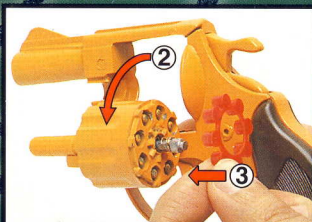

2. Press the chamber out.
3. Insert Master Marksman™
8-shot Ring caps into chamber.