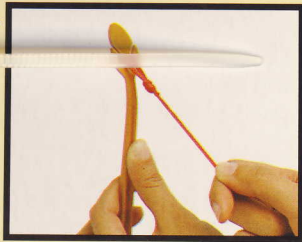

LEGENDS OF THE WILD WEST®

Instructions

STEP 1.

TO STRING BOW,
HOOK EACH END OF BOW
WITH LOOPED BOW STRING.

STEP 2.

POSITION ARROW ON SLOTTED
AREA OF BOW, PLACE BOW
STRING INTO THE ARROWS SLOT.

STEP 3.

HOLD BOW STEADY
PULLING BACK ON ARROW,
AIM AT TARGET AND
RELEASE ARROW.

BOW SAFETY

- *ALL BOWS CAN BE DANGEROUS IF NOT HANDLED WITH CARE.
- *NEVER POINT OR SHOOT A BOW AT ANYONE.
- *NEVER FIRE AT ANYTHING BUT A TARGET.
- *DO NOT SHOOT ANY OBJECT EXCEPT THE ARROWS DESIGNED FOR THIS BOW.
- *DO NOT FIRE AT POINT BLANK RANGE.
- *DO NOT AIM AT EYES OR FACE.