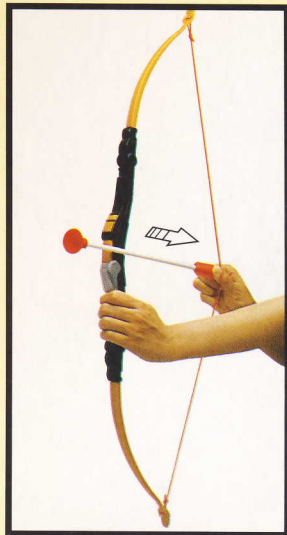

LEGENDS OF THE WILD WEST®

Instructions

STEP 1.

TO STRING BOW,
HOOK EACH END OF BOW
WITH LOOPED BOW STRING.

STEP 2.

POSITION ARROW ON SLOTTED
AREA OF BOW, PLACE BOW
STRING INTO THE ARROWS SLOT.

STEP 3.

HOLD BOW STEADY
PULLING BACK ON ARROW,
AIM AT TARGET AND
RELEASE ARROW.

BOW SAFETY

- *ALL BOWS CAN BE DANGEROUS IF NOT HANDLED WITH CARE.
- *NEVER POINT OR SHOOT A BOW AT ANYONE.
- *NEVER FIRE AT ANYTHING BUT A TARGET.
- *DO NOT SHOOT ANY OBJECT EXCEPT THE ARROWS DESIGNED FOR THIS BOW.
- *DO NOT FIRE AT POINT BLANK RANGE.
- *DO NOT AIM AT EYES OR FACE.

Become a legend of your own with
Legends of the Wild West®
Replica Series Tacoma Bow & Set!