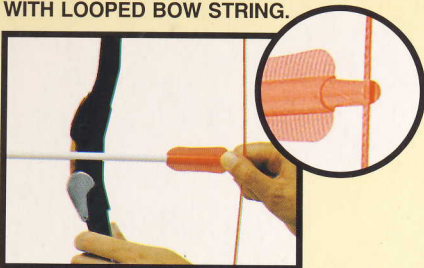

LEGENDS OF THE WILD WEST®

Instructions

STEP 1.

TO STRING BOW,
HOOK EACH END OF BOW
WITH LOOPED BOW STRING.

STEP 2.

POSITION ARROW ON SLOTTED
AREA OF BOW, PLACE BOW
STRING INTO THE ARROWS SLOT.

STEP 3.

HOLD BOW STEADY
PULLING BACK ON ARROW,
AIM AT TARGET AND
RELEASE ARROW.

Become a legend of your own with
Legends of the Wild West®
Replica Series Tacoma Bow & Set!