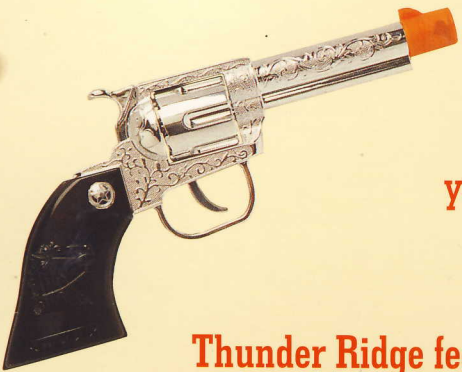

Light & Sound Replica Pistol & Holster Set

Put the action and drama of the
Wild West right in your hands!

**Thunder Ridge simulates
actual loading and firing so
you can take on the Wild West!**

**Thunder Ridge features
trigger activated firing flash
& realistic sound effects!**