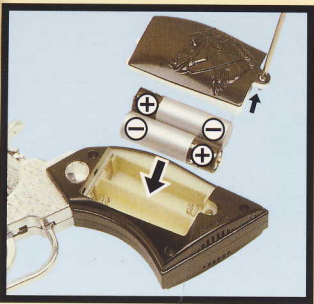

BATTERY REPLACEMENT

**CONTAINS TOY GUN
NOT FOR SALE IN
NEW YORK**

GUN SAFETY
Never point a
gun at anyone.

P.O.# 91285