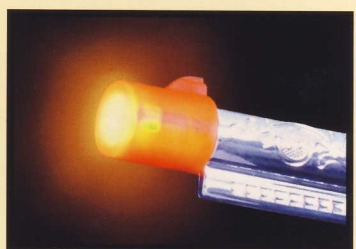

**Complete western look with holster
and adjustable belt with metal buckle**

Become a legend of your own with
Legends of the Wild West®
Realistic Sounds & Light Pistols!