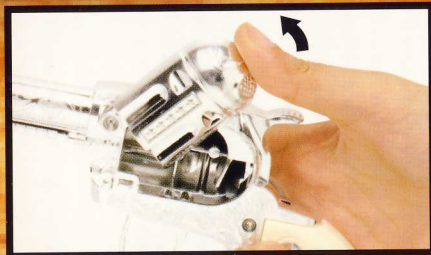

TO LOAD: Lift chamber cover.