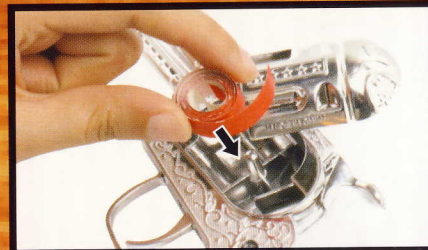

Slide 50-shot roll caps onto loading pin.