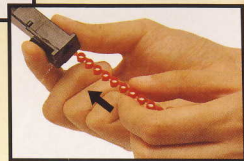

Link N' Load Replicated Montana Cap Shotgun & Take on The Wild West!

Montana cap shotgun loads
SUPERMATIC STRIP CAPS
for rounds of western excitement!

Link for Hundreds of Shots

Load strip caps for
13 continuous pumps and
single-action shots!

(Sold Separately)

Instructions

Insert Strip caps into chamber and load magazine. Caps will feed automatically as trigger is pulled.

Single Shot: Pump to cock Rifle & pull trigger to fire.
Rapid Fire Repeater: Pull and hold trigger, pump Rifle barrel continuously.