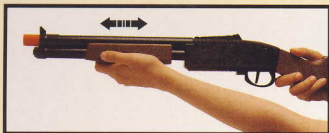

Link N' Load Replicated Montana Cap Shotgun & Take on The Wild West!

Montana cap shotgun loads
SUPERMATIC STRIP CAPS
for rounds of western excitement!

Link for Hundreds of Shots

Load strip caps for
13 continuous pumps and
single-action shots!

(Sold Separately)

Instructions

Insert Strip caps into chamber and load magazine. Caps will feed automatically as trigger is pulled.

Single Shot: Pump to cock Rifle & pull trigger to fire.
Rapid Fire Repeater: Pull and hold trigger, pump Rifle barrel continuously.