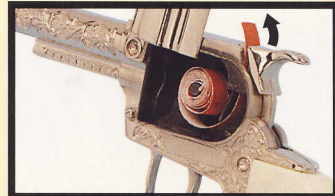

Replica Series Cap Pistols

Put the action and drama of the Wild West right in your hands!

Load die-cast Santa Fe Cap Pistol to take on the Wild West!

Santa Fe Replica Cap Pistol fires 50-SHOT ROLL CAPS for rounds of western excitement!

(Sold Separately)

Load Paper Roll caps for 50 continuous shots!

Become a legend of your own with
Legends of the Wild West®
 Replica Series Cap Pistols!

Instructions

TO LOAD: Lift chamber cover.

Slide 50-shot roll caps onto loading pin.

Feed roll caps upwards towards hammer. Lower chamber cover, paper will feed automatically when trigger is pulled.

Caution: This product can be mistaken for a real firearm by law enforcement officers or others. Altering the coloring or markings on this item to make this item look like a real firearm is dangerous and may be a crime, and brandishing or displaying such an altered item in public may cause confusion, may be a crime and can be dangerous.