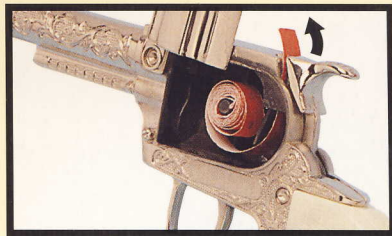

Replica Series Cap Pistols

Put the action and drama of the Wild West right in your hands!

Load die-cast Santa Fe Cap Pistol to take on the Wild West!

Santa Fe Replica Cap Pistol fires 50-SHOT ROLL CAPS for rounds of western excitement!

(Sold Separately)

Load Paper Roll caps for 50 continuous shots!

Become a legend of your own with
Legends of the Wild West®
 Replica Series Cap Pistols!

Instructions

TO LOAD: Lift chamber cover.

Slide 50-shot roll caps onto loading pin.

Feed roll caps upwards towards hammer. Lower chamber cover, paper will feed automatically when trigger is pulled.

Caution: This product can be mistaken for a real firearm by law enforcement officers or others. Altering the coloring or markings on this item to make this item look like a real firearm is dangerous and may be a crime, and brandishing or displaying such an altered item in public may cause confusion, may be a crime and can be dangerous.