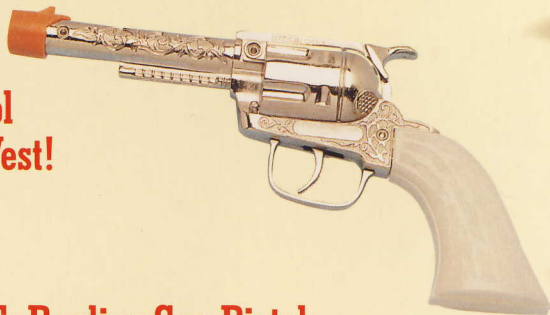

Replica Series Cap Pistols

Put the action and drama of the Wild West right in your hands!

Load die-cast Santa Fe Cap Pistol to take on the Wild West!

Santa Fe Replica Cap Pistol fires 50-SHOT ROLL CAPS for rounds of western excitement!

(Sold Separately)

Load Paper Roll caps for 50 continuous shots!

Become a legend of your own with
Legends of the Wild West®
 Replica Series Cap Pistols!

Instructions

TO LOAD: Lift chamber cover.

Slide 50-shot roll caps onto loading pin.

Feed roll caps upwards towards hammer. Lower chamber cover, paper will feed automatically when trigger is pulled.

Caution: This product can be mistaken for a real firearm by law enforcement officers or others. Altering the coloring or markings on this item to make this item look like a real firearm is dangerous and may be a crime, and brandishing or displaying such an altered item in public may cause confusion, may be a crime and can be dangerous.