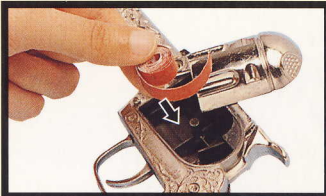

Replica Series Cap Pistols

Put the action and drama of the Wild West right in your hands!

Load die-cast Santa Fe Cap Pistol to take on the Wild West!

Santa Fe Replica Cap Pistol fires 50-SHOT ROLL CAPS for rounds of western excitement!

(Sold Separately)

Load Paper Roll caps for 50 continuous shots!

Become a legend of your own with
Legends of the Wild West®
 Replica Series Cap Pistols!

Instructions

TO LOAD: Lift chamber cover.

Slide 50-shot roll caps onto loading pin.

Feed roll caps upwards towards hammer. Lower chamber cover, paper will feed automatically when trigger is pulled.

Caution: This product can be mistaken for a real firearm by law enforcement officers or others. Altering the coloring or markings on this item to make this item look like a real firearm is dangerous and may be a crime, and brandishing or displaying such an altered item in public may cause confusion, may be a crime and can be dangerous.