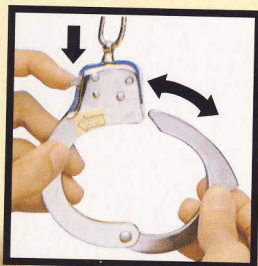

Replica Series Handcuffs

Put the action and drama of the Wild West right in your hands!

**Lock'em Up!
Metal Western
Handcuffs to take
on the Wild West!**

**Quick Release
Safety Latches**

Become a legend of your own with
Legends of the Wild West®
Replica Western Series!

Instructions

TO LOCK - PRESS CUFF DOWN ON THE WRIST AND ROTATE JAW UNTIL IT ENGAGES THE RATCHET, JAW MAY BE TIGHTENED AS REQUIRED.

TO UNLOCK - USE EITHER THE KEY OR THE SAFETY LATCH:
1) KEY - ROTATE THE KEY ONE QUARTER TURN CLOCKWISE. DO NOT USE UNDUE PRESSURE. BE SURE TO TURN THE KEY IN THE PROPER DIRECTION.
2) SAFETY LATCH: PRESS DOWN ON LATCH AS INDICATED IN THE PHOTOGRAPH IN LOWER LEFT.