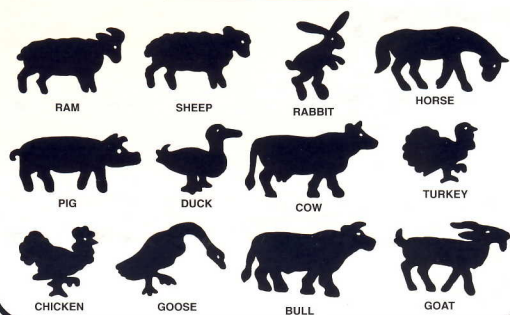

INSTRUCTIONS

• PLACE CAPSULE IN WARM WATER AND WATCH THE CAPSULE DISSOLVE.

• AS THE CAPSULE DISSOLVES YOUR ANIMAL WILL APPEAR.

COLLECT THEM ALL!

JUNGLE ANIMALS

FARM ANIMALS

DINOSAURS

SEA CREATURES