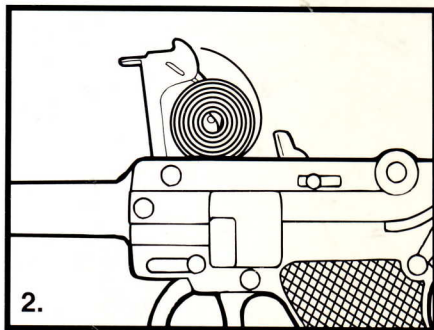

# INSTRUCTIONS

To Load Caps: Pull back knob to dispense the chamber.

Insert Sure Shot® 50 Roll Caps into the chamber. Feed the roll caps upwards.

Push chamber back into the gun.

Now you are ready to start firing!