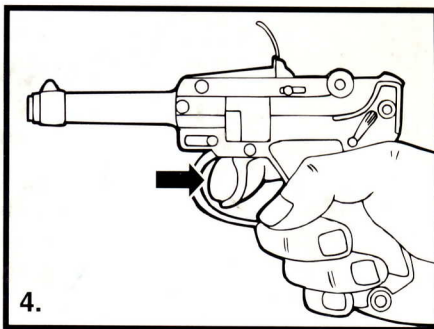

# INSTRUCTIONS

To Load Caps: Pull back knob to dispense the chamber.

Insert Sure Shot® 50 Roll Caps into the chamber. Feed the roll caps upwards.

Push chamber back into the gun.

Now you are ready to start firing!