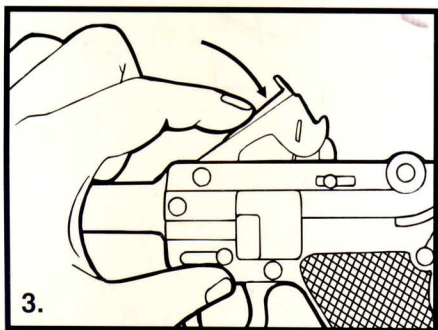

# INSTRUCTIONS

To Load Caps: Pull back knob to dispense the chamber.

Insert Sure Shot® 50 Roll Caps into the chamber. Feed the roll caps upwards.

Push chamber back into the gun.

Now you are ready to start firing!