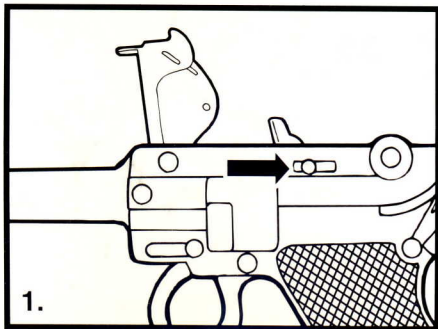

# INSTRUCTIONS

To Load Caps: Pull back knob to dispense the chamber.

Insert Sure Shot® 50 Roll Caps into the chamber. Feed the roll caps upwards.

Push chamber back into the gun.

Now you are ready to start firing!