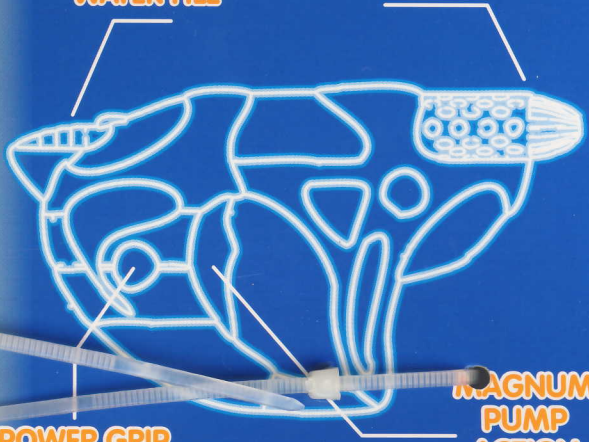

MAXIMUM JET

X-T2

Y-T2

QUICK & EASY WATER FILL

ADJUSTABLE JET-TIP

JET-TIP

WATER JET TO THE MAX!
ADJUSTABLE JET TIP THAT
FEATURES DUAL ACTION
WATER FUN WITH
SPRAY OR STREAM FLOW.

TYPE 1:
SPRAY

TYPE 2:
STREAM

DISCOVER OTHER WATER JET™ SQUIRTERS

M1-JET

MICRO JET

M2-JET

M3-JET

ULTIMATE JET

TURBO CRANK

TC-1

THE ULTIMATE WATER JET
WITH POWERFUL CRANK
ACTION WATER PUMP.

TC-2