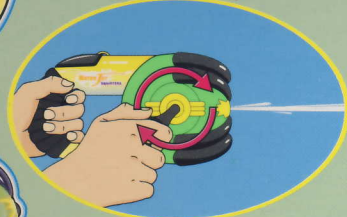

WATER JET™ SQUIRTERS

Imperial

MICRO JET

M1-JET

M2-JET

M3-JET

QUICK & EASY WATER FILL

- LARGE OPENING
- BIG CAP

MAXIMUM WATER

ULTIMATE POWER GRIP HANDLE

MAGNUM PUMP ACTION TRIGGER

DISCOVER OTHER WATER JET™ SQUIRTERS

X-T2

MAXIMUM JET

ULTIMATE JET

Y-T2

TC-1

TURBO CRANK

TYPE 1: SPRAY

TYPE 2: STREAM

JET-TIP

WATER JET TO THE MAX! ADJUSTABLE JET TIP THAT FEATURES DUAL ACTION WATER FUN WITH SPRAY OR STREAM FLOW.

THE ULTIMATE WATER JET WITH POWERFUL CRANK ACTION WATER PUMP.