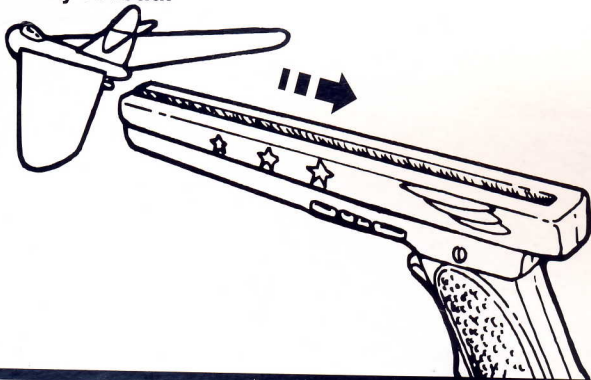

# HOW TO USE YOUR JET BLASTERS

1. Slide plane onto launcher rod. Push back firmly to load.

2. Press trigger to release. Plane flies up to 15 feet!

## **WARNING:**

THIS ITEM IS TO BE USED ONLY AS A TOY.  
DO NOT PLACE ANY OTHER PROJECTILES  
OTHER THAN THE JET BLASTERS.  
DO NOT POINT OR LAUNCH AT ANYONE.  
DO NOT AIM AT EYES OR FACE!