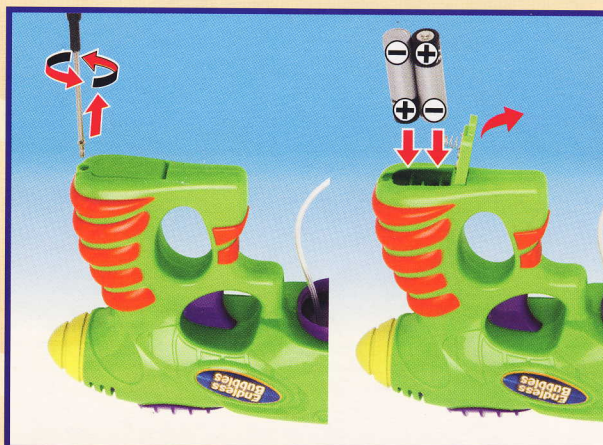

BATTERY INSTALLATION & REPLACEMENT

INSERT BATTERIES INTO SIDE OF HANDLE.

ITEM WILL NOT WORK IF BATTERIES ARE INSERTED INCORRECTLY. IF ITEM DOES NOT WORK, REVERSE BATTERY DIRECTION AND TRY AGAIN.