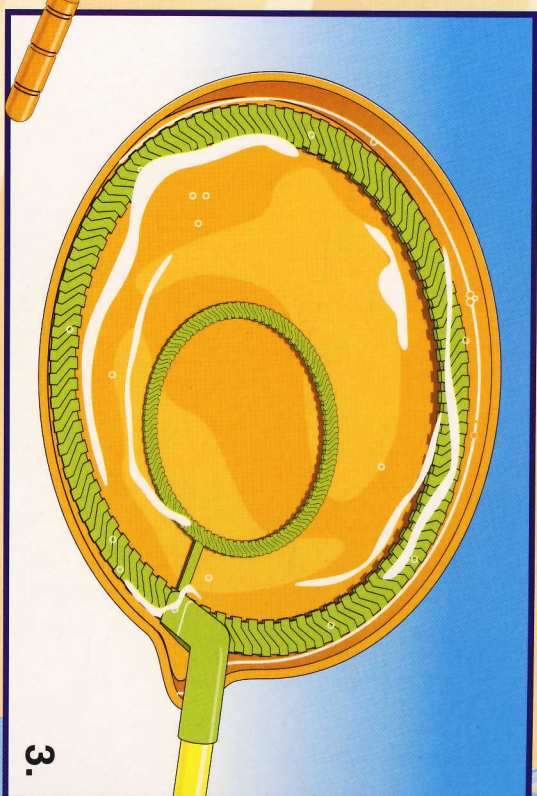

GIANT WAND AND DIPPING TRAY

INSTRUCTIONS

1. Insert stick end into connector.
2. Once assembled place stick into base of wand.

3. Add Super Miracle® Bubbles solution to dipping tray.

4. For best results wave wand in a figure 8 motion.