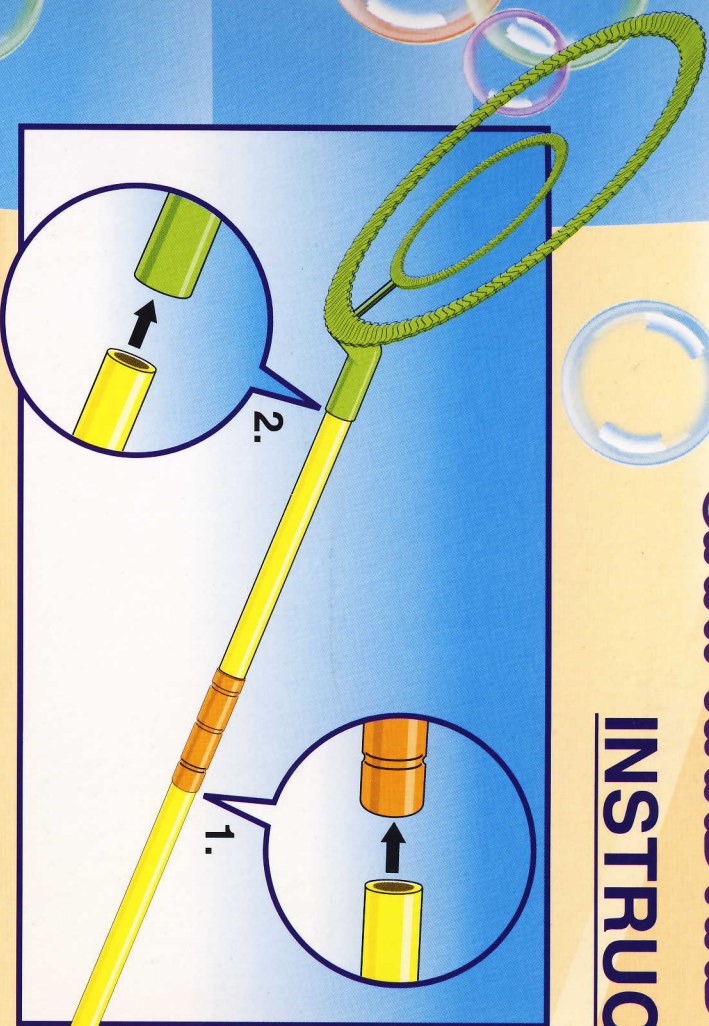

GIANT WAND AND DIPPING TRAY

INSTRUCTIONS

1. Insert stick end into connector.
2. Once assembled place stick into base of wand.

3. Add Super Miracle® Bubbles solution to dipping tray.

4. For best results wave wand in a figure 8 motion.