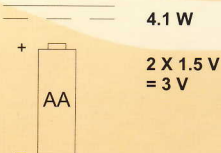

BATTERY INSTALLATION & REPLACEMENT