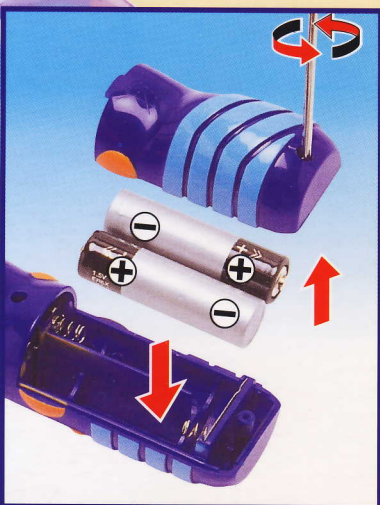

WARNING:

READ INSTRUCTIONS CAREFULLY BEFORE INSERTING OR REPLACING BATTERIES. REPLACEMENT OF BATTERIES SHOULD BE DONE BY AN ADULT. SWITCH TOY OFF BEFORE INSERTING OR REPLACING BATTERIES. NON-RECHARGEABLE BATTERIES ARE NOT TO BE RECHARGED. RECHARGEABLE BATTERIES ARE TO BE REMOVED FROM THE TOY BEFORE RECHARGING. RECHARGEABLE BATTERIES ARE ONLY TO BE CHARGED UNDER ADULT SUPERVISION. DIFFERENT TYPES OF BATTERIES OR NEW AND USED BATTERIES ARE NOT TO BE MIXED. ONLY BATTERIES OF THE SAME OR EQUIVALENT TYPE AS RECOMMENDED ARE TO BE USED. BATTERIES ARE TO BE INSERTED WITH THE CORRECT POLARITY. EXHAUSTED BATTERIES ARE TO BE REMOVED FROM THE TOY. THE SUPPLY TERMINALS ARE NOT TO BE SHORT-CIRCUITED. ATTENTION TO PARENTS - ANY BATTERY CHARGER TO BE USED WITH THE TOY SHOULD BE REGULARLY EXAMINED FOR POTENTIAL HAZARDS, SUCH AS DAMAGE TO THE CABLE OR CORD, PLUG, ENCLOSURE OR OTHER PARTS, AND THAT, IN THE EVENT OF SUCH DAMAGE, THE TOY MUST NOT BE USED UNTIL THAT DAMAGE HAS BEEN PROPERLY REMOVED. BATTERIES ARE HARMFUL IF SWALLOWED, SO KEEP AWAY FROM YOUNG CHILDREN. PLEASE RETAIN THIS PACKAGING FOR FUTURE REFERENCE.

BATTERY INSTALLATION & REPLACEMENT