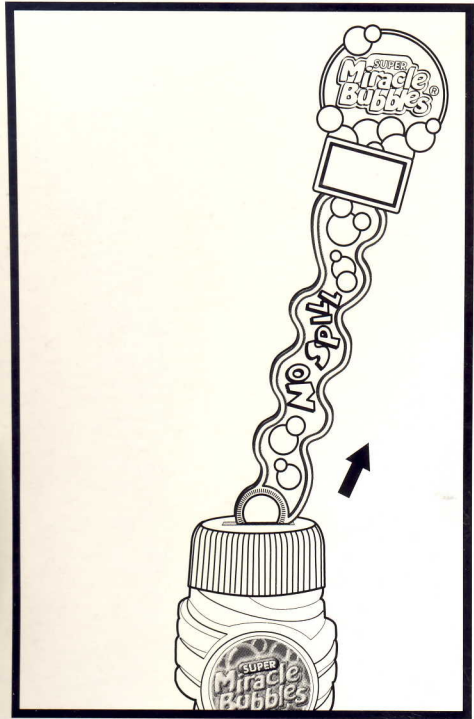

## **NO SPILL BUBBLE INSTRUCTIONS:**

**PLEASE READ CAREFULLY BEFORE USING.**

YOUR NO SPILL SUPER MIRACLE® BUBBLE BOTTLE IS FILLED WITH 8 FL. OZ. / 236.57 ml. OF SUPER MIRACLE® BUBBLE FLUID. THE NO SPILL FEATURE WORKS

**ONLY WHEN THE BUBBLE FLUID IS FILLED TO OR BELOW**

**THE FILL LINE AS INDICATED ON THE BOTTLE.**

**THE NO SPILL FEATURE WILL NOT WORK IF THE BUBBLE FLUID IS ABOVE THE FILL LINE.**

FOR FIRST USE, POUR THE EXCESS FLUID (ABOVE THE FILL LINE) INTO ANOTHER CONTAINER AND SAVE FOR LATER USE.

6½" x 12"  
16.5cm x 30.5cm

NO.21352

**NO SPILL CAP, WAND AND PACKAGING MADE IN CHINA.  
BUBBLES SOLUTION MADE IN MEXICO.  
BOTTLE AND LABEL MADE IN U.S.A.**