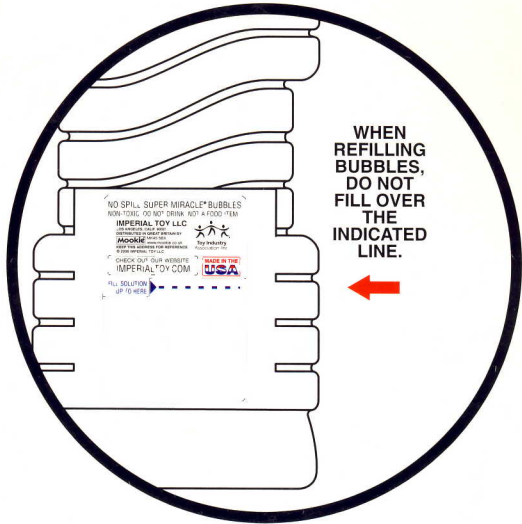

## **NO SPILL BUBBLE INSTRUCTIONS:**

**PLEASE READ CAREFULLY BEFORE USING.**

YOUR NO SPILL SUPER MIRACLE® BUBBLE BOTTLE IS FILLED WITH 8 FL. OZ. / 236.57 ml. OF SUPER MIRACLE® BUBBLE FLUID. THE NO SPILL FEATURE WORKS

**ONLY WHEN THE BUBBLE FLUID IS FILLED TO OR BELOW**

**THE FILL LINE AS INDICATED ON THE BOTTLE.**

**THE NO SPILL FEATURE WILL NOT WORK IF THE BUBBLE FLUID IS ABOVE THE FILL LINE.**

FOR FIRST USE, POUR THE EXCESS FLUID (ABOVE THE FILL LINE) INTO ANOTHER CONTAINER AND SAVE FOR LATER USE.

6½" x 12"  
16.5cm x 30.5cm

NO.21352

**NO SPILL CAP, WAND AND PACKAGING MADE IN CHINA.  
BUBBLES SOLUTION MADE IN MEXICO.  
BOTTLE AND LABEL MADE IN U.S.A.**